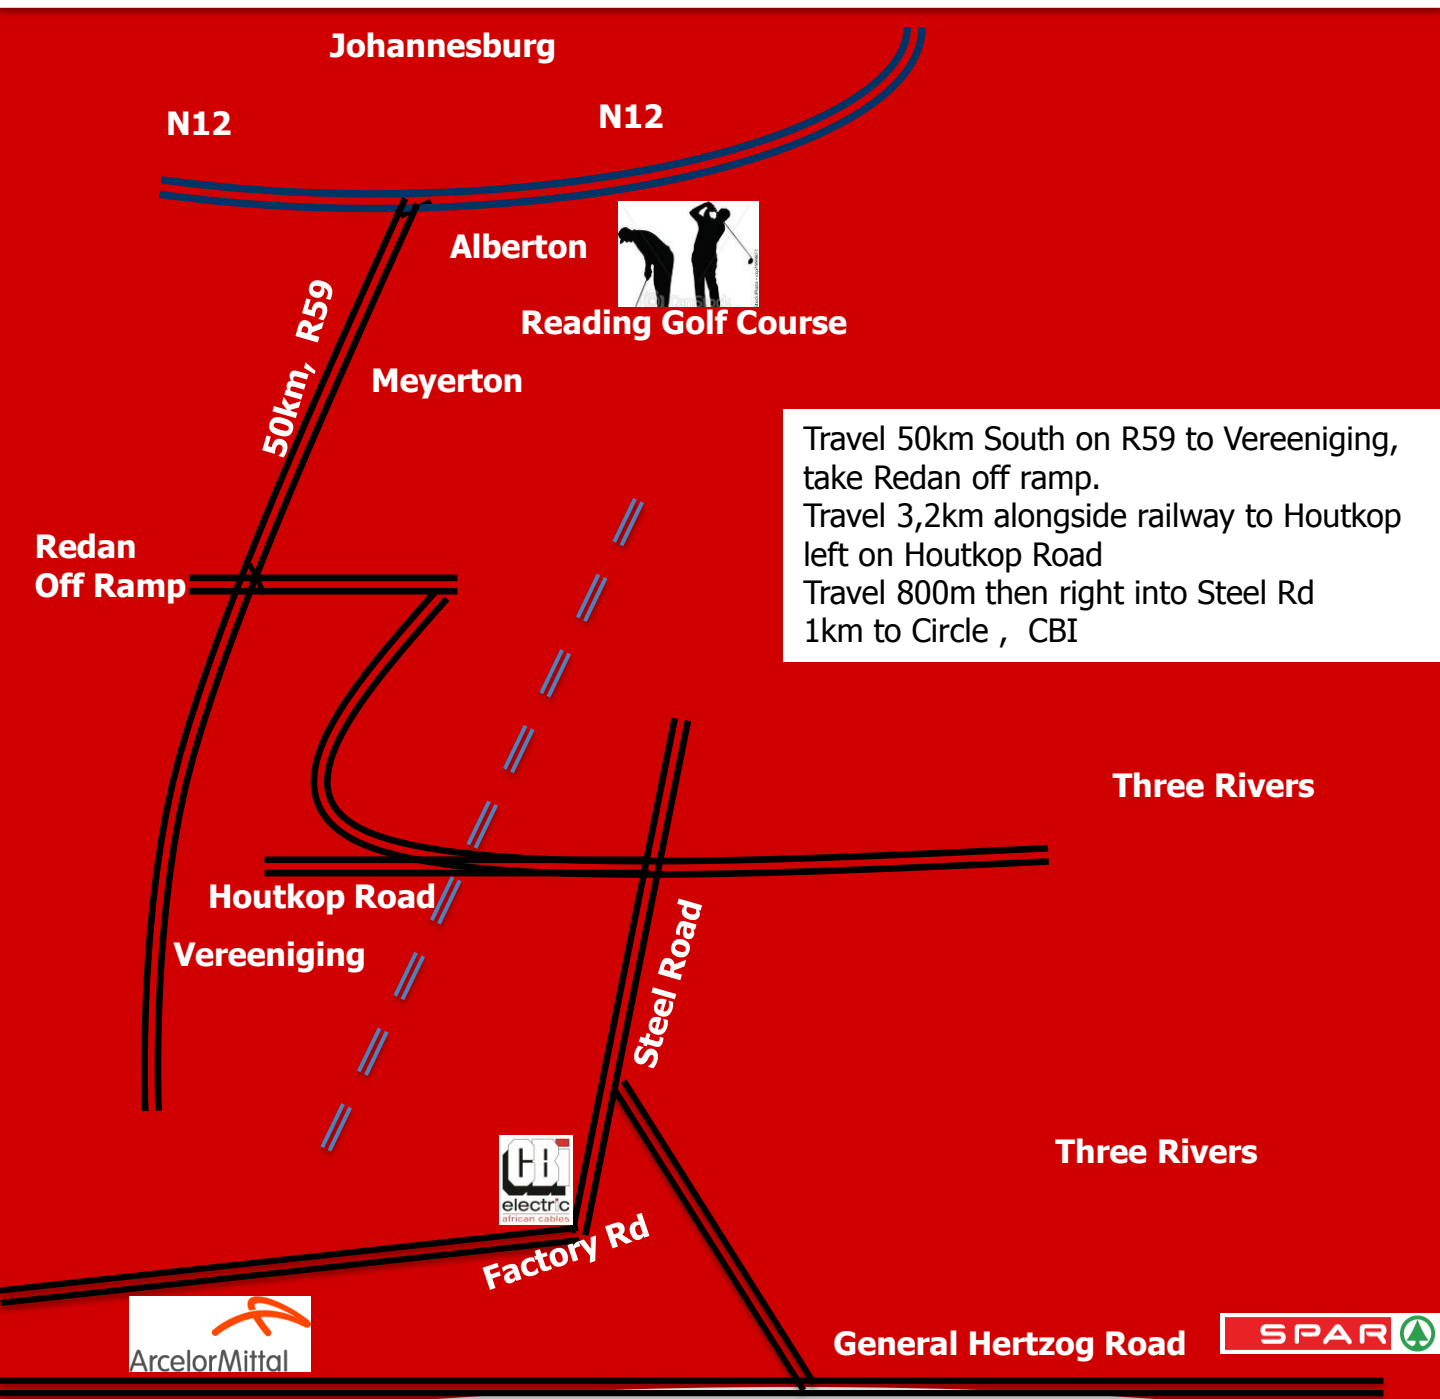

GPS Coordinates:-

S 26°39.455'

E 027°56.808'

Factory Road

Peacehaven

Vereeniging

1939

Switchboard: +27 16 430 6000

Travel 50km South on R59 to Vereeniging, take Redan off ramp.
Travel 3,2km alongside railway to Houtkop
left on Houtkop Road
Travel 800m then right into Steel Rd
1km to Circle , CBI

Factory Rd

CBI electric
african cables